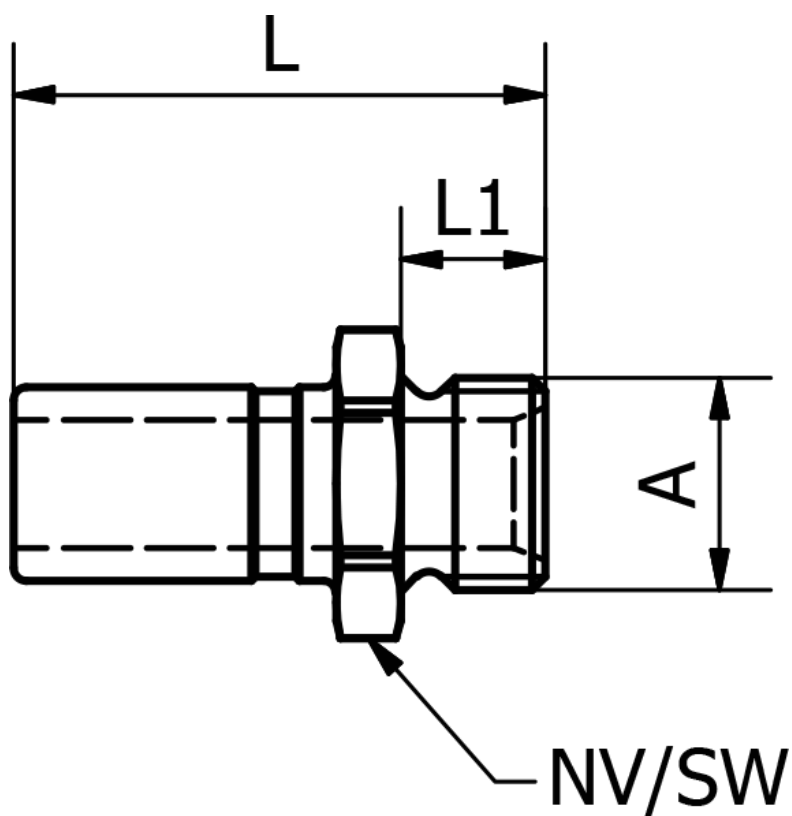

Article number: 58624352ST

Description: Plug for coupling, w. male G1/2
NW 7.2, galvanised steel

Measures

A = G 1/2

L (mm) = 38

L1 (mm) = 11

SW (mm) = 24